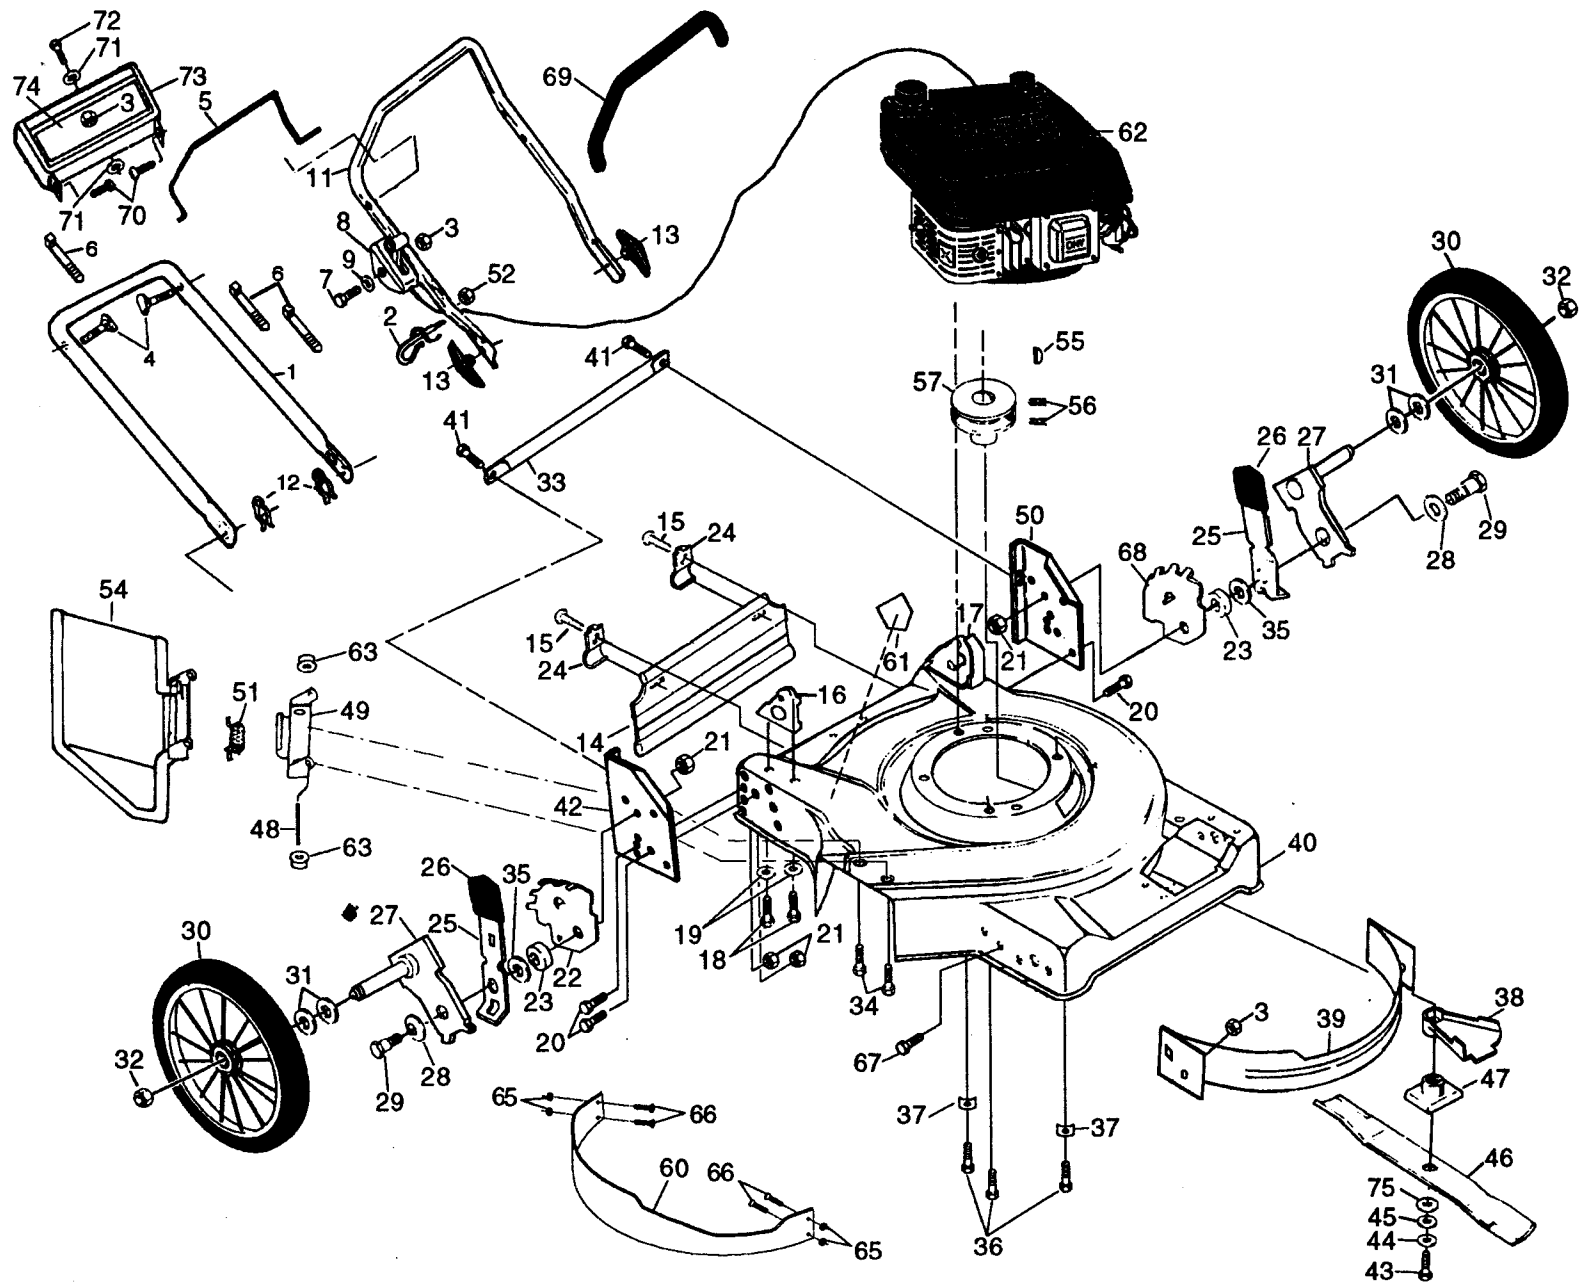

REPAIR PARTS

22" ROTARY LAWN MOWER -- MODEL NUMBER 51cs (H51CSA), PRODUCT NO. 954 06 90-01

REPAIR PARTS

22" ROTARY LAWN MOWER - - MODEL NUMBER 56cs (H56CSA), PRODUCT NO. 954 06 90-01

17

KEY NO.	PART NO.	DESCRIPTION
1	532125293	Lower Handle
2	532132001	Rope Guide
3	532063601	Locknut 1/4-20
4	532131959	Handle Bolt
5	532131094	Control Bar
6	532066426	Wire Tie
7	532059935	Machine Screw 1/4-20 x 1/4
8	532144313	Throttle Control
9	532085723	Washer
11	532125294	Upper Handle
12	532051793	Hairpin Cotter
13	532136376	Handle Knob
14	532134254	Rear Skirt
15	532750097	Hex Head Screw
16	532140465	Handle Bracket Assembly (Right)
17	532140466	Handle Bracket Assembly (Left)
18	532055187	Screw 5/16-18 x 3/4
19	532059289	Washer
20	874760612	Hex Head Bolt 3/8-16 x 3/4
21	532751592	Locknut 3/8-16
22	532800368	Wheel Adjusting Bracket LF/RR
23	532084920	Spacer
24	532125207	Skirt Bracket
25	532125066	Selector Spring
26	532132800	Selector Knob
27	532125323	Axle Arm Assembly
28	532061651	Spring Washer
29	532142748	Shoulder Bolt 3/8-16
30	532143595	Wheel & Tire Assembly (Rear)
31	532057143	Wave Washer
32	532083923	Nut
33	532107611	Rod Support
34	532851856	Hex Head Thread Rolling Screw w/Sems 1/4-20 x 3
35	532088348	Flat Washer 3/8
36	532850998	Thread Rolling Screw 3/8-16 x 1
37	532125078	Engine Washer
38	532134612	Debris Shield
39	532125337	Front Baffle